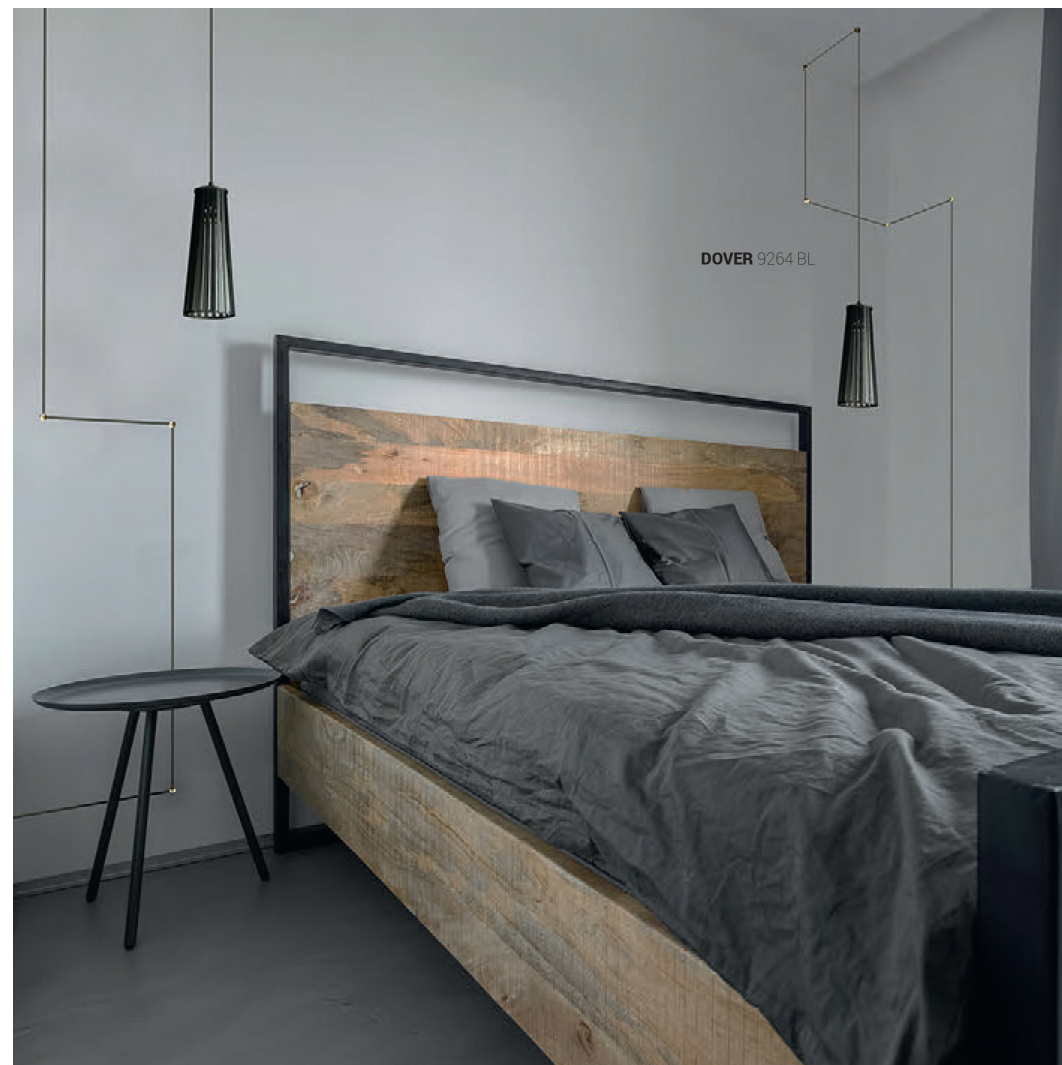

## DOVER black 9266 Nowodvorski

EAN: 5903139926690  
ITEM NO.: 9266  
POWER: 230  
MATERIAL: plywood, steel  
HEIGHT: 39 cm  
WIDTH: 12 cm  
DISTANCE FROM WALL: 26 cm  
BULB BASE: 1 x GU10 max 35W  
Lamp sold without bulbs

Price:

€ **116.00**

DOVER 9264 BL